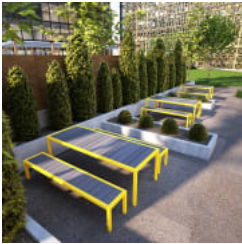

B+G ALFRESCO TABLE

Tables » Dining Height Tables