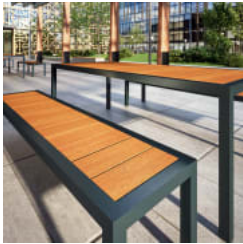

# B+G ALFRESCO TABLE

Tables » Dining Height Tables

Contemporary dining height table. Light in scale. Battens in 2 hardwood or 4 Duraslat™ colors and slim-line steel frame in 17 powder-coat finishes.

Description	<p>Slim-line, powder-coated steel framing together with linear Australian Eucalyptus hardwood or Duraslat™ battens provide the Alfresco table with a contemporary aesthetic that is light in scale. As its name implies, Alfresco is suited to outdoor communal dining, ideal for educational or corporate campuses, bars, cafes, and restaurants.</p>
Sustainability	<p><b>Certified Hardwood</b> Australian Eucalyptus hardwood is sourced from sustainable forests certified by the Program for the Endorsement of Forest Certification (PEFC), the world's largest forestry certification system.</p> <p><b>Material Alternatives</b> We offer sustainable alternatives to hardwood, such as Duraslat™; a mineral-based composite material that contains no Volatile Organic Compounds (VOCs) and is engineered using up to 46% natural filler that is based on a renewable mineral.</p> <p><b>Recycled Materials</b> We locally source our steel. It means we know it uses recycled content and is 100% recyclable.</p> <p><b>Low Pollutants</b> Our powder-coating process doesn't emit VOCs and has Environmental Product Declarations (EPDs) that enable projects to qualify for LEED credits.</p>
Powder Coat	<p><b>Core</b> Coreten (textured), Charcoal (satin), Silver Pearl (satin metallic), Black (satin), White (satin), Bronze (satin metallic)</p> <p><b>Signature</b> Deep Ocean (satin), Wedgewood (satin), Mangrove (satin), Territory Red (matt), Claypot (satin), Paperbark (satin)</p> <p><b>Bold</b> Sky Blue (satin), Yellow Green (satin), Pure Orange (satin), Carmine Red (satin), Zinc Yellow (satin)</p>
Dimensions	<p>74"W x 37"D x 30"H (1860mmW x 940mmD x 750mmH)</p> <p>85"W x 37"D x 330"H (2150mmW x 940mmD x 750mmH)</p> <p>96"W x 37"D x 30"H (2455mmW x 940mmD x 750mmH)</p>