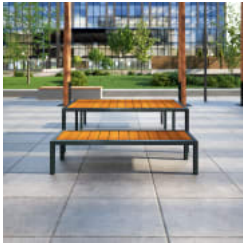

# B+G ALFRESCO TABLE

Tables » Dining Height Tables

Contemporary dining height table. Light in scale. Battens in 2 hardwood or 4 Duraslat™ colors and slim-line steel frame in 17 powder-coat finishes.

Description	<p>Slim-line, powder-coated steel framing together with linear Australian Eucalyptus hardwood or Duraslat™ battens provide the Alfresco table with a contemporary aesthetic that is light in scale. As its name implies, Alfresco is suited to outdoor communal dining, ideal for educational or corporate campuses, bars, cafes, and restaurants.</p>
Sustainability	<p><b>Certified Hardwood</b> Australian Eucalyptus hardwood is sourced from sustainable forests certified by the Program for the Endorsement of Forest Certification (PEFC), the world's largest forestry certification system.</p> <p><b>Material Alternatives</b> We offer sustainable alternatives to hardwood, such as Duraslat™; a mineral-based composite material that contains no Volatile Organic Compounds (VOCs) and is engineered using up to 46% natural filler that is based on a renewable mineral.</p> <p><b>Recycled Materials</b> We locally source our steel. It means we know it uses recycled content and is 100% recyclable.</p> <p><b>Low Pollutants</b> Our powder-coating process doesn't emit VOCs and has Environmental Product Declarations (EPDs) that enable projects to qualify for LEED credits.</p>
Powder Coat	<p><b>Core</b> Coreten (textured), Charcoal (satin), Silver Pearl (satin metallic), Black (satin), White (satin), Bronze (satin metallic)</p> <p><b>Signature</b> Deep Ocean (satin), Wedgewood (satin), Mangrove (satin), Territory Red (matt), Claypot (satin), Paperbark (satin)</p> <p><b>Bold</b> Sky Blue (satin), Yellow Green (satin), Pure Orange (satin), Carmine Red (satin), Zinc Yellow (satin)</p>
Dimensions	<p>74"W x 37"D x 30"H (1860mmW x 940mmD x 750mmH)</p> <p>85"W x 37"D x 330"H (2150mmW x 940mmD x 750mmH)</p> <p>96"W x 37"D x 30"H (2455mmW x 940mmD x 750mmH)</p>