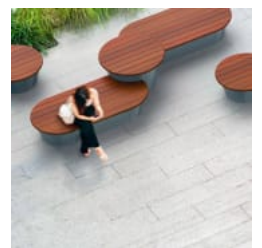

B+G CONNECT CIRCLE MEDIUM TALL BENCH

Seating » Benches