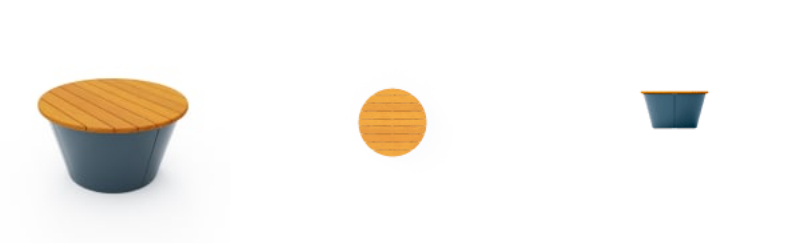

B+G CONNECT CIRCLE MEDIUM TALL BENCH

Seating » Benches

Collections: **Connect**

B+G CONNECT CIRCLE MEDIUM TALL BENCH

Seating » Benches

B+G CONNECT CIRCLE MEDIUM TALL BENCH

Seating » Benches

Modern, modular, circular bench seating in a large tall size with hardwood battens and a steel frame in 17 powder-coat colors.