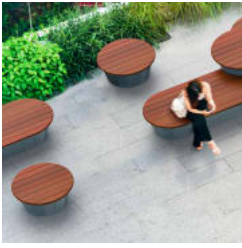

# B+G CONNECT CIRCLE MEDIUM LOW BENCH

Seating » Benches

Collections: **Connect**

# B+G CONNECT CIRCLE MEDIUM LOW BENCH

Seating » Benches

Modern, modular, circular bench seating in a medium low size with hardwood battens and a steel frame in 17 powder-coat colors.

Description	<p>Connect circle medium low modular bench seating is versatile, durable, and sustainable, making it suitable for a wide range of outdoor or indoor spaces. This can be used as a stand-alone module or paired with the range of 18 seating modules, consisting of geometric shapes, and interlocking elements that can transform any public space into a social hub. Connect features certified Australian Eucalyptus hardwood battens with bullnose edging and a steel frame in 17 VOC-free powder-coat colours that can be customized to suit your project.</p>
Sustainability	<p><b>Certified Hardwood</b> Australian Eucalyptus hardwood is sourced from sustainable forests certified by the Program for the Endorsement of Forest Certification (PEFC), the world's largest forestry certification system.</p> <p><b>Recycled Materials</b> We locally source our steel. It means we know it uses recycled content and is 100% recyclable.</p> <p><b>Low Pollutants</b> Our powder-coating process doesn't emit VOCs and has Environmental Product Declarations (EPDs) that enable projects to qualify for LEED credits.</p>
Powder Coat	<p><b>Core</b> Coreten (textured), Charcoal (satin), Silver Pearl (satin metallic), Black (satin), White (satin), Bronze (satin metallic)</p> <p><b>Signature</b> Deep Ocean (satin), Wedgewood (satin), Mangrove (satin), Territory Red (matt), Claypot (satin), Paperbark (satin)</p> <p><b>Bold</b> Sky Blue (satin), Yellow Green (satin), Pure Orange (satin), Carmine Red (satin), Zinc Yellow (satin)</p>
Dimensions	<p>Ø45"W x 18"H (Ø1155mmW x 450mmH)</p>
Batten Type	<p>Class 1 + Select Grade Hardwood: Australian Eucalyptus with bullnose edging</p>
Frame	<p>Powder-coated steel</p>
Weight	<p>193lbs (87.9kg)</p>