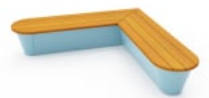

Core Powder-Coat Charcoal Satin

Core Powder-Coat Silver Pearl Satin Metallic

Core Powder-Coat Black Satin

Core Powder-Coat White Satin

Core Powder-Coat Bronze Satin Metallic

Signature Powder-Coat Deep Ocean Satin

Signature Powder-Coat Wedgewood Satin

Signature Powder-Coat Mangrove Satin

Signature Powder-Coat Territory Red Matt

Signature Powder-Coat Claypot Satin

Signature Powder-Coat Paperbark Satin

Bold Powder-Coat Sky Blue Satin

Bold Powder-Coat Yellow Green Satin

Bold Powder-Coat Pure Orange Satin

Bold Powder-Coat Carmine Red Satin

Bold Powder-Coat Zinc Yellow Satin

B+G CONNECT OBLONG CORNER SMALL LOW BENCH

B+G CONNECT OBLONG CORNER SMALL LOW BENCH

Modern, modular, oblong corner bench seating in a small low size with hardwood battens and a steel frame in 17 powder-coat colors.

Description Connect oblong corner small low modular bench seating is versatile, durable, and sustainable, making it suitable for a wide range of outdoor or indoor spaces. This can be used as a stand-alone module or paired with the range of 18 seating modules, consisting of geometric shapes, and interlocking elements that can transform any public space into a social hub. Connect features certified Australian Eucalyptus hardwood battens with bullnose edging and a steel frame in 17 VOC-free powder-coat colours that can be customized to suit your project.