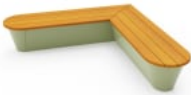

B+G CONNECT OBLONG CORNER SMALL LOW BENCH

Collections: **Connect**

B+G CONNECT OBLONG CORNER SMALL LOW BENCH

B+G CONNECT OBLONG CORNER SMALL LOW BENCH

Modern, modular, oblong corner bench seating in a small low size with hardwood battens and a steel frame in 17 powder-coat colors.

Description Connect oblong corner small low modular bench seating is versatile, durable, and sustainable, making it suitable for a wide range of outdoor or indoor spaces. This can be used as a stand-alone module or paired with the range of 18 seating modules, consisting of geometric shapes, and interlocking elements that can transform any public space into a social hub. Connect features certified Australian Eucalyptus hardwood battens with bullnose edging and a steel frame in 17 VOC-free powder-coat colours that can be customized to suit your project.