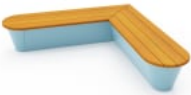

B+G CONNECT OBLONG CORNER SMALL LOW BENCH

Collections: **Connect**

B+G CONNECT OBLONG CORNER SMALL LOW BENCH

B+G CONNECT OBLONG CORNER SMALL LOW BENCH

Modern, modular, oblong corner bench seating in a small low size with hardwood battens and a steel frame in 17 powder-coat colors.

Description Connect oblong corner small low modular bench seating is versatile, durable, and sustainable, making it suitable for a wide range of outdoor or indoor spaces. This can be used as a stand-alone module or paired with the range of 18 seating modules, consisting of geometric shapes, and interlocking elements that can transform any public space into a social hub. Connect features certified Australian Eucalyptus hardwood battens with bullnose edging and a steel frame in 17 VOC-free powder-coat colours that can be customized to suit your project.