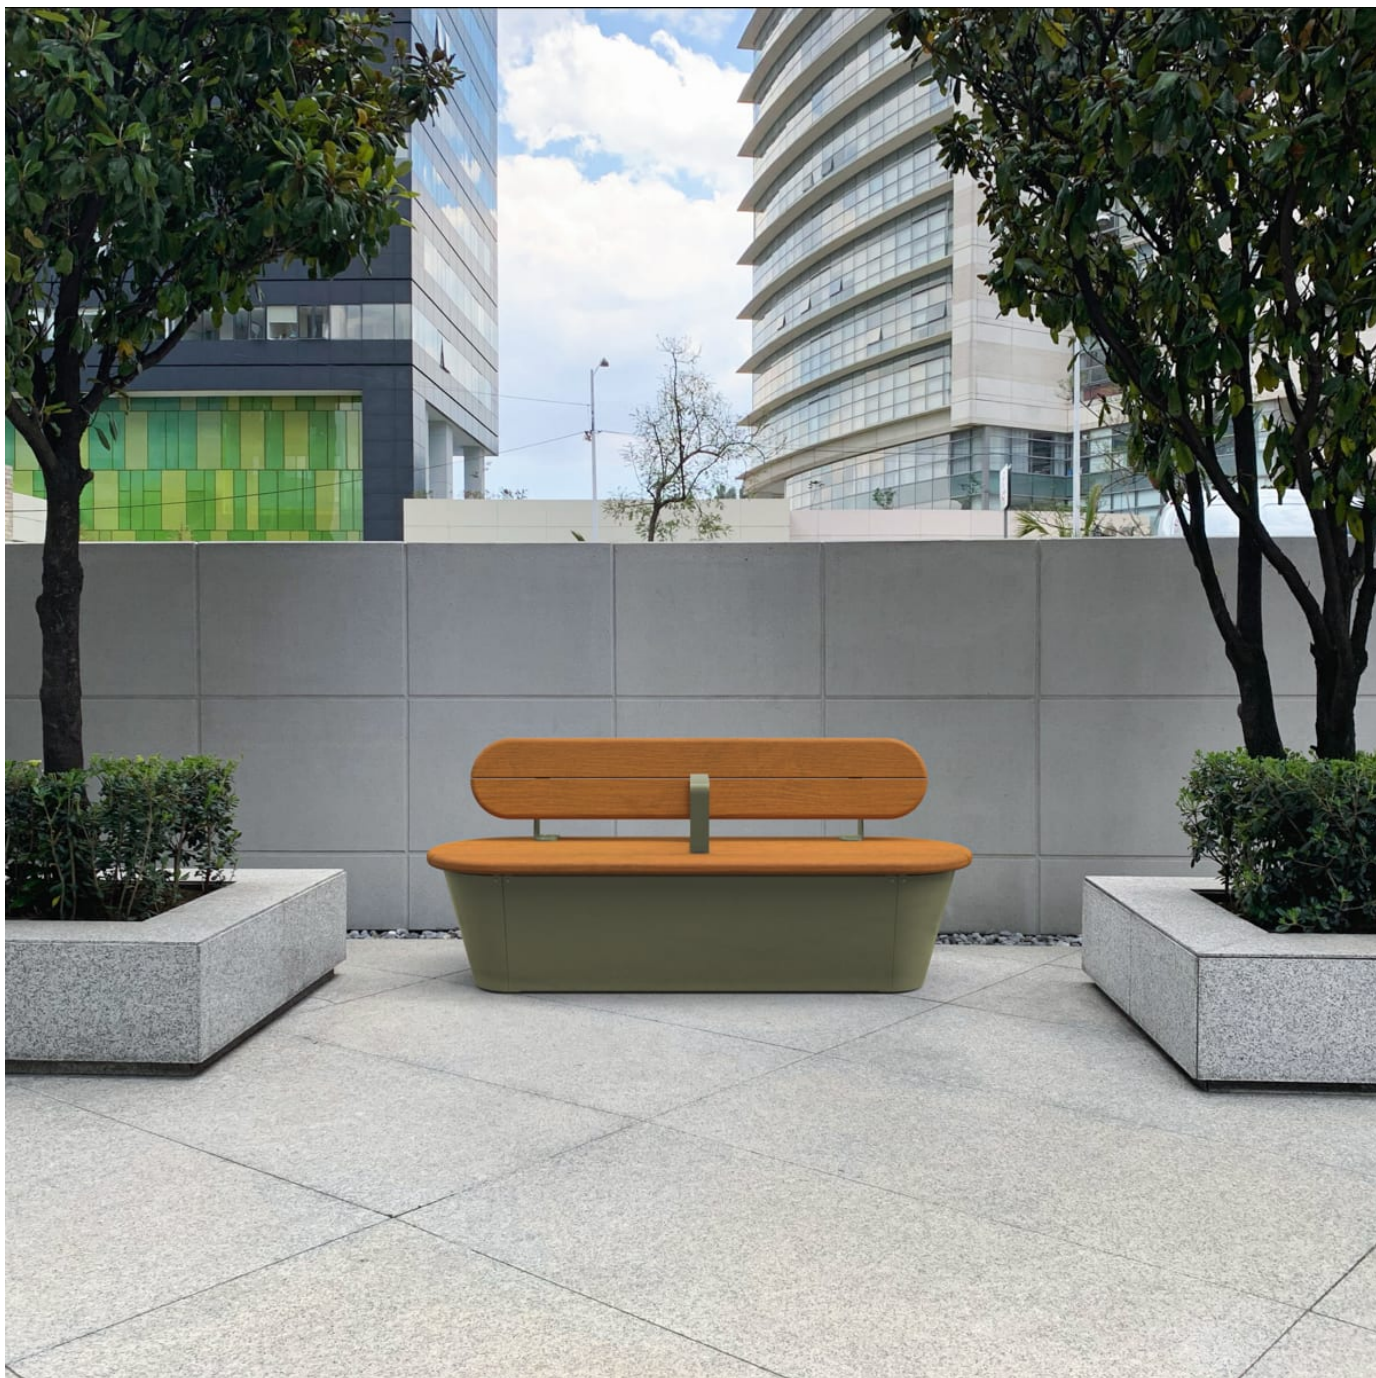

# B+G CONNECT OBLONG SINGLE BACKREST SMALL LOW SEAT

Collections: **Connect**

# B+G CONNECT OBLONG SINGLE BACKREST SMALL LOW SEAT

# B+G CONNECT OBLONG SINGLE BACKREST SMALL LOW SEAT

Modern, modular, oblong seat with a single backrest in a small low size with hardwood battens and a steel frame in 17 powder-coat colors.

**Description** Connect oblong single backrest small low seat is versatile, durable, and sustainable, making it suitable for a wide range of outdoor or indoor spaces. This can be used as a stand-alone module or paired with the range of 18 seating modules, consisting of geometric shapes, and interlocking elements that can transform any public space into a social hub. Connect features certified Australian Eucalyptus hardwood battens with bullnose edging and a steel frame in 17 VOC-free powder-coat colours that can be customized to suit your project.