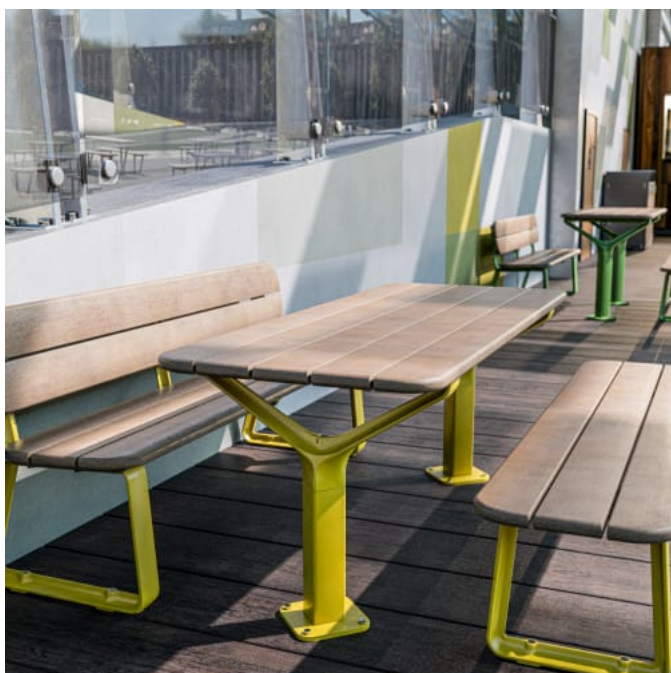

B+G CONTOUR POST TABLE

Tables » Dining Height Tables

Collections: **Contour**

Designed By: **Botton + Gardiner**

Applications: **Indoor, Outdoor**

B+G CONTOUR POST TABLE

Tables » Dining Height Tables

B+G CONTOUR POST TABLE

Tables » Dining Height Tables

Accessible post table with rounded details. Hardwood or Duraslat™ battens with a cast aluminium frame in 17 powder-coat colours or satin finish.

Description

With unifying, considered design details, the Contour seat forms part of the contemporary Contour range of commercial outdoor furniture to suit diverse needs and environments. Featuring fluid forms that reference soft, rounded, naturally occurring shapes, the Contour seat complements the collection of seating and table settings that can be arranged in multiple ways to create engaging public spaces. With optional armrests for greater comfort and finishes that include hard-wearing Eucalyptus or Duraslat battens with a cast aluminium frame in 17 powder-coat colours or a satin finish, Contour is made to stand the test of time.