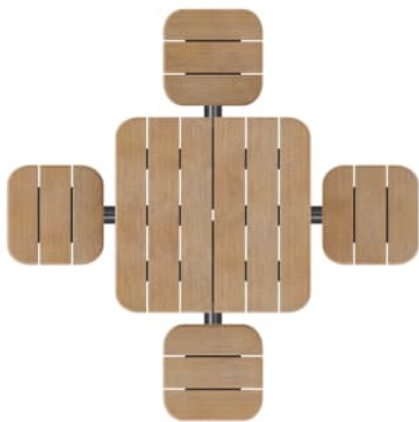

B+G CONTOUR CAROUSEL SQUARE

Tables » Dining Height Tables

Collections: **Contour**

Designed By: **Botton + Gardiner**

Applications: **Indoor, Outdoor**

B+G CONTOUR CAROUSEL SQUARE

Tables » Dining Height Tables

B+G CONTOUR CAROUSEL SQUARE

Tables » Dining Height Tables

B+G CONTOUR CAROUSEL SQUARE

Tables » Dining Height Tables

B+G CONTOUR CAROUSEL SQUARE

Tables » Dining Height Tables

B+G CONTOUR CAROUSEL SQUARE

Tables » Dining Height Tables

Connected 4-seater, square table setting. Hardwood or Duraslat™ battens with a cast aluminium frame in 17 powder-coat colours or satin finish.

Description With unifying, considered design details, the Contour seat forms part of the contemporary Contour range of commercial outdoor furniture to suit diverse needs and environments. Featuring fluid forms that reference soft, rounded, naturally occurring shapes, the Contour seat complements the collection of seating and table settings that can be arranged in multiple ways to create engaging public spaces. With optional armrests for greater comfort and finishes that include hard-wearing Eucalyptus or Duraslat battens with a cast aluminium frame in 17 powder-coat colours or a satin finish, Contour is made to stand the test of time.