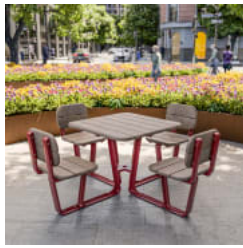

B+G CONTOUR CAROUSEL SQUARE

Tables » Dining Height Tables