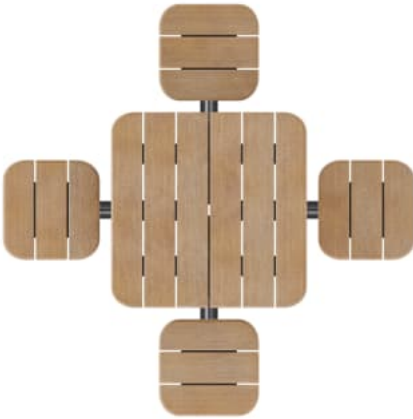

B+G CONTOUR CAROUSEL SQUARE

Tables » Dining Height Tables

Collections: **Contour**

Designed By: **Botton + Gardiner**

Applications: **Indoor, Outdoor**

B+G CONTOUR CAROUSEL SQUARE

Tables » Dining Height Tables

B+G CONTOUR CAROUSEL SQUARE

Tables » Dining Height Tables

B+G CONTOUR CAROUSEL SQUARE

Tables » Dining Height Tables

B+G CONTOUR CAROUSEL SQUARE

Tables » Dining Height Tables

B+G CONTOUR CAROUSEL SQUARE

Tables » Dining Height Tables

Connected 4-seater, square table setting. Hardwood or Duraslat™ battens with a cast aluminium frame in 17 powder-coat colours or satin finish.

Description

With unifying, considered design details, the Contour seat forms part of the contemporary Contour range of commercial outdoor furniture to suit diverse needs and environments. Featuring fluid forms that reference soft, rounded, naturally occurring shapes, the Contour seat complements the collection of seating and table settings that can be arranged in multiple ways to create engaging public spaces. With optional armrests for greater comfort and finishes that include hard-wearing Eucalyptus or Duraslat battens with a cast aluminium frame in 17 powder-coat colours or a satin finish, Contour is made to stand the test of time.