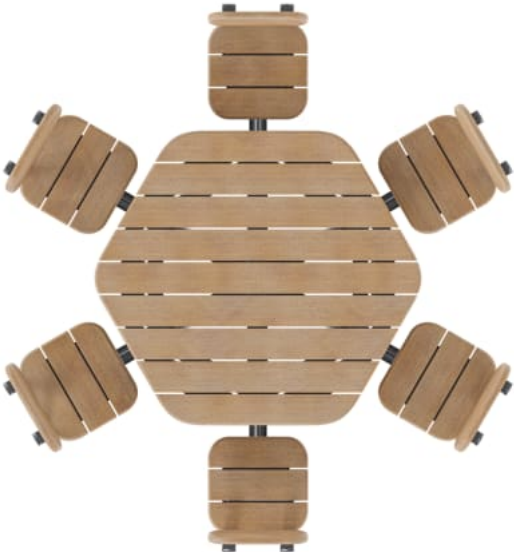

B+G CONTOUR CAROUSEL HEXAGON

Tables » Dining Height Tables

Collections: **Contour**

Designed By: **Botton + Gardiner**

Applications: **Indoor, Outdoor**

B+G CONTOUR CAROUSEL HEXAGON

Tables » Dining Height Tables

B+G CONTOUR CAROUSEL HEXAGON

Tables » Dining Height Tables

B+G CONTOUR CAROUSEL HEXAGON

Tables » Dining Height Tables

B+G CONTOUR CAROUSEL HEXAGON

Tables » Dining Height Tables

Connected 6-seater, hexagon table setting. Hardwood or Duraslat™ battens with a cast aluminium frame in 17 powder-coat colours or satin finish.

Description With unifying, considered design details, the Contour seat forms part of the contemporary Contour range of commercial outdoor furniture to suit diverse needs and environments. Featuring fluid forms that reference soft, rounded, naturally occurring shapes, the Contour seat complements the collection of seating and table settings that can be arranged in multiple ways to create engaging public spaces. With optional armrests for greater comfort and finishes that include hard-wearing Eucalyptus or Duraslat battens with a cast aluminium frame in 17 powder-coat colours or a satin finish, Contour is made to stand the test of time.