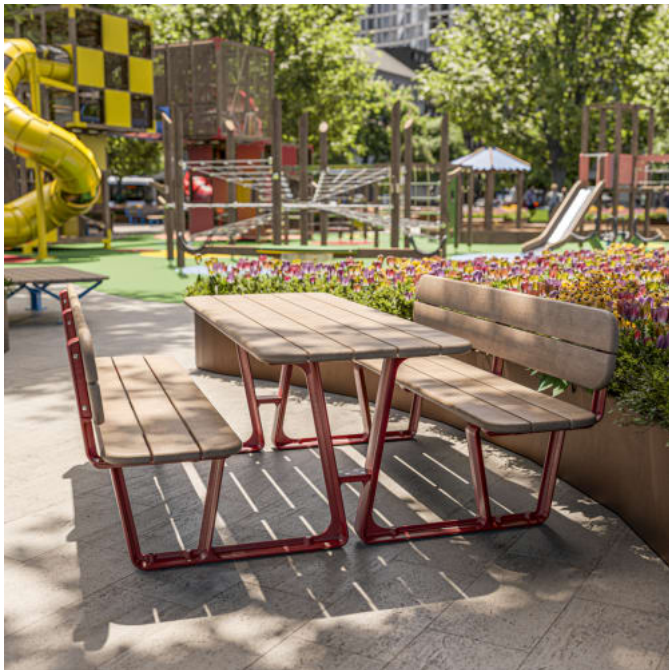

B+G CONTOUR ALL IN ONE SETTING

Tables » Dining Height Tables