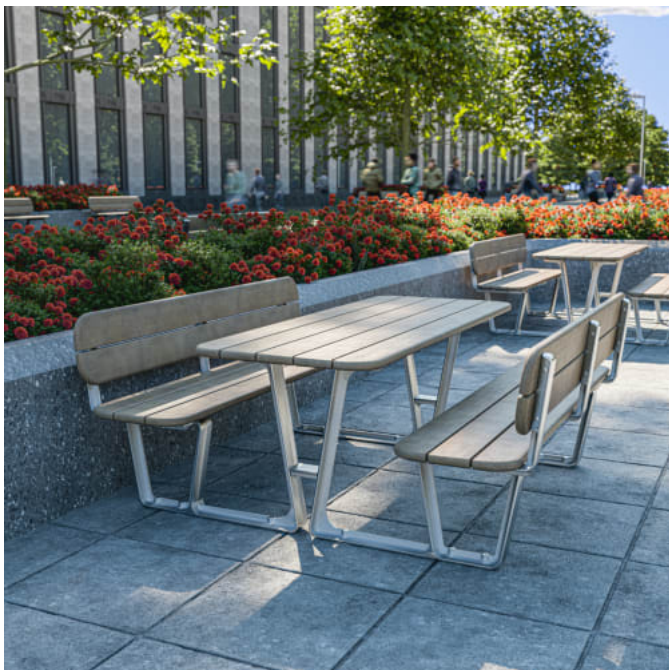

B+G CONTOUR ALL IN ONE SETTING

Tables » Dining Height Tables