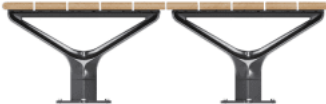

B+G CONTOUR PLATFORM BENCH

Tables » Low Tables

Collections: **Contour**

Designed By: **Botton + Gardiner**

Applications: **Indoor, Outdoor**

B+G CONTOUR PLATFORM BENCH

Tables » Low Tables

B+G CONTOUR PLATFORM BENCH

Tables » Low Tables

Contemporary platform bench with rounded details. Hardwood, Duraslat™ battens with cast aluminium frame in 17 powder-coat colours or satin finish.

Description

With unifying, considered design details, the Contour bench forms part of the contemporary Contour range of commercial outdoor furniture to suit diverse needs and environments. Featuring fluid forms that reference soft, rounded, naturally occurring shapes, the Contour bench complements the collection of seating and table settings that can be arranged in multiple ways to create engaging public spaces. With finishes that include hard-wearing Blackbutt or Duraslat™ battens with a cast aluminium frame in 17 powder-coat colours or a satin finish, Contour is made to stand the test of time.